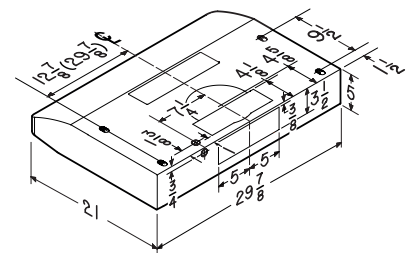

Venmar Ventilation ULC
550 Lemire Blvd
Drummondville (Quebec) J2C 7W9
1-877-896-1119

www.Broan-NuTone.ca

Specifications subject to change without notice.
©2020 Venmar Ventilation ULC