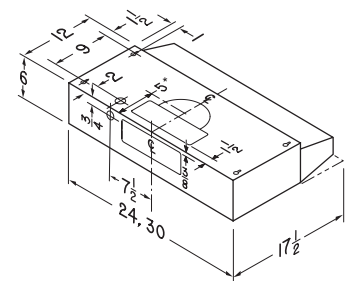

Venmar Ventilation ULC
550 Lemire Blvd
Drummondville (Quebec) J2C 7W9
1-877-896-1119

www.Broan-NuTone.ca

Specifications subject to change without notice.
©2024 Venmar Ventilation ULC