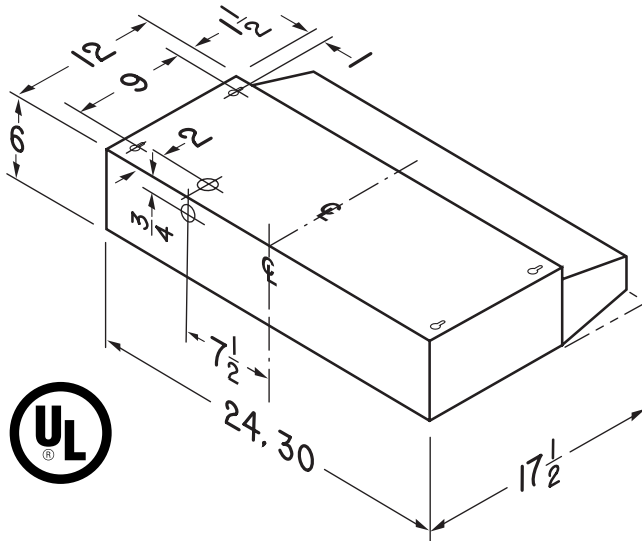

Two-Speed Non-Ducted Range Hood

MODEL RL6200 SERIES

DESCRIPTION

- Rocker-type fan and light switches.
- Polymeric blade and light lens (accepts up to 15 W LED bulb, A19, E26 base).
- Non-ducted filter – effective non-ducted filtration system removes smoke and odors.
- Mitered sides and hemmed bottom for safety and good looks.
- Contemporary styling in Bisque, Black, White, and Stainless Steel (24" only).
- Available in 24" and 30" widths.