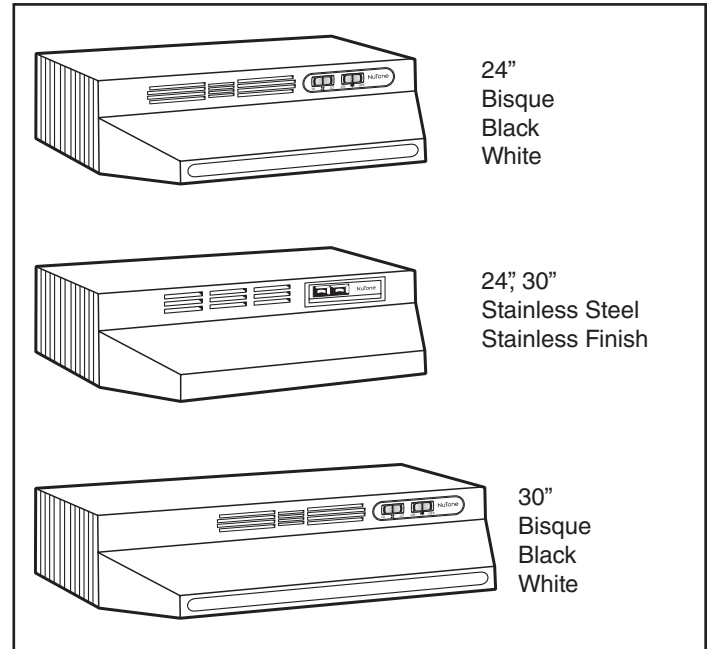

Two-Speed Non-Ducted Range Hood

MODEL RL6200 SERIES

DESCRIPTION

- Rocker-type fan and light switches.
- Polymeric blade and light lens (accepts up to 15 W LED bulb, A19, E26 base).
- Non-ducted filter – effective non-ducted filtration system removes smoke and odors.
- Mitered sides and hemmed bottom for safety and good looks.
- Contemporary styling in Bisque, Black, White, and Stainless Steel (24" only).
- Available in 24" and 30" widths.

- Unit shall be non-ducted and have a non-ducted filter.
- Motor to be permanently lubricated. RPM not to exceed 2850.
- Unit shall have a two-speed fan switch and separate light switch.
- Sides shall be mitered and bottom edge hemmed – with no sharp edges.
- Unit shall be U.L. listed.