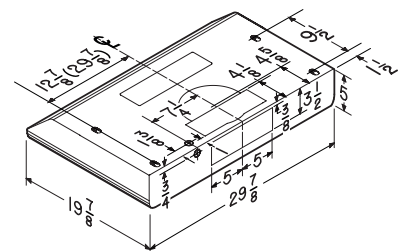

Captur™

EXCLUSIVE SYSTEM

Provides faster smoke & odor removal

2-SPEED DELUXE
ROCKER CONTROL

2-LEVEL HALOGEN LIGHTING
(BULBS INCLUDED)

TWO STANDARD
EFFICIENCY FILTERS