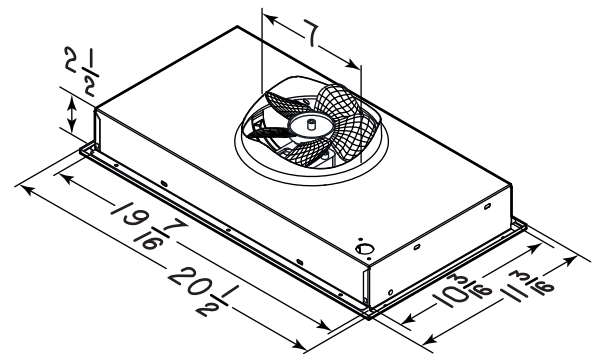

This dual-speed power pack delivers 250 CFM in compact size. Smooth surfaces clean easily and quick-release filter is dishwasher-safe. Get a custom appearance while protecting cabinetry with stainless steel liners.

SIZE	STAINLESS	GREASE FILTER (replacement)	NON-DUCTED FILTERS
20½ in.	PM250SSP	S99010400 (Aluminum)	S99010464 (Charcoal)

HVI PERFORMANCE					
Duct Orientation	Size	Damper	Sones	CFM	
			High	High 0.25 in. w.g.	High 0.1 in. w.g.
Round - Vertical	7 in.	Sold separately	8.0	161	250

FEATURES	
Max. Blower CFM*	300
Control type	2-Speed Rocker
Delay off	no
Filter Clean Reminder	no
Heat Sentry™	no
ADA Capable	no
Lighting	1-level LED (included)
Grease Filter	Mesh (Qty. 1)
Installation Hardware	Included
ENERGY STAR®	no
Recirculation	Non-ducted kit sold separately

AC INPUT	
120 V, 60 Hz - 1.1 AMPS	

OPTIONAL ACCESSORIES	
7-in. Round Damper	BP87Q
Stainless Steel Liners	LB30SS, LB36SS
Make-up Air Damper	MD6TU, MD8TU, MD10TU
Non Duct Kit	358NDK

MOUNTING HEIGHT	
24 in. to 30 in. from cooktop to bottom of hood	

LIMITED WARRANTY	
1-year	
3-year (LED modules only)	
<i>(See installation manual for full warranty text.)</i>	

FOR INDOOR USE ONLY

Dimensions shown in inches.

HVI-2100 CERTIFIED RATINGS comply with new testing technologies and procedures prescribed by the Home Ventilating Institute, for off-the-shelf products, as they are available to consumers. Product performance is rated at 0.1 and 0.25 in. static pressure at high speed based on tests conducted in an HVI-approved state-of-the-art test laboratory. Sones are a measure of humanly-perceived loudness, based on laboratory measurements.

* Max. blower CFM indicates the performance of the hood blower in open air.