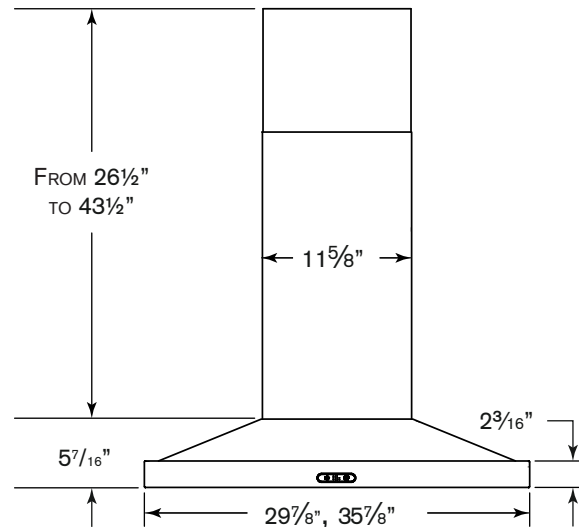

A sleek, low-profile design enhanced by a dazzling new finish. Create a signature look and focal point in any personalized kitchen with this stunning black stainless chimney hood.

FEATURES	
Control type	3-speed Capacitive Touch
Delay off	no
Filter Clean Reminder	yes
Heat Sentry™	no
ADA Capable	no
Lighting	2-level halogen (included)
Grease Filters	Micro Mesh (Qty. 2)
Installation Hardware	Included
ENERGY STAR®	no
Duct Size	Vertical 6" round or 3¼" x 10" Horizontal 3¼" x 10"
AC INPUT	
120V, 60 Hz - 4.8 AMPS	
OPTIONAL ACCESSORIES	
Flue extension for 10-ft ceilings	FXE54BLS
Non-duct kit	HRKMBLS
Non-duct filters	FILTERECM (Qty. 2)
Air flow reducer for 6" round adapter	ARP6
Air flow reducer for 3¼" x 10"	ARP310
MOUNTING HEIGHT	
24-in. to 30-in. from cooktop to bottom of hood	
LIMITED WARRANTY	
1-year See installation manual for full warranty text.	
FOR INDOOR USE ONLY	

SIZE	BLACK STAINLESS	GREASE FILTERS (replacement)
30-in.	EW5430BLS	99010355
36-in.	EW5436BLS	99010355

HK0262

SPECIFICATION SHEET
EW54 SERIES

Broan-NuTone LLC

HVI-2100 CERTIFIED RATINGS comply with new testing technologies and procedures prescribed by the Home Ventilating Institute, for off-the-shelf products, as they are available to consumers. Product performance is rated at 0.1 in. static pressure, based on tests conducted in AMCA's state-of-the-art test laboratory. Sones are a measure of humanly-perceived loudness, based on laboratory measurements.

EW54d180323

| 926 West State Street, Hartford, WI 53027

| 1-888-336-3948

| www.broan.com

PERFORMANCE						
Duct Orientation	Size	Damper	Sones		CFM @ 0.1 Ps	
			Working Speed	High speed	Working Speed	High speed
Vertical	3¼-in. x 10-in.	Included	1.4	11.5	200	550
Vertical	6-in. round	Included	1.5	12	180	500
Horizontal	3¼-in. x 10-in.	Included	1.3	10.5	180	500