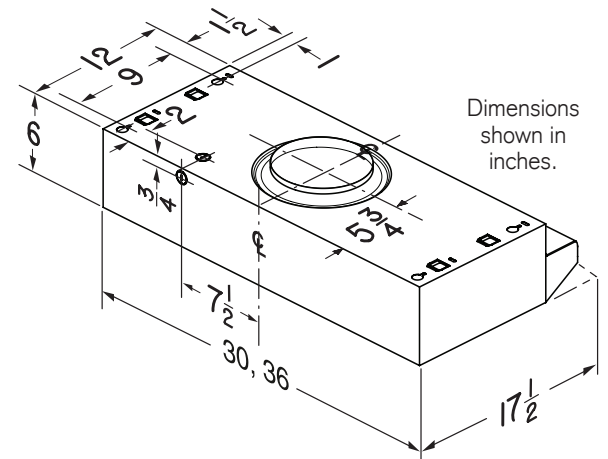

FEATURES	
Max. Blower CFM†	230
Control type	2-speed Rocker
Lighting	1-level intensity Designed for LED bulb (not included) A19, E26 base. If using incandescent bulb, 75 Watts max, purchase optional light guard #S99110437.
Grease Filter	1- Washable aluminum 8-3/4" x 10-1/2"
Installation Hardware	EZ1 brackets
ADA Compatible	yes
Duct Direction	Vertical (7 in. round - damper sold separately)
AC INPUT	
120 V, 60 Hz - 2.0 AMPS	
OPTIONAL ACCESSORIES	
7-in. Round Damper	BP87Q
ADA Wiring Kit	HAWSK3
Electrical Cord Kit	HCK44
MOUNTING HEIGHT	
18-in. to 24-in. from cooktop to bottom of hood	
LIMITED WARRANTY	
1-year See <a href="http://www.broan-nutone.com">www.broan-nutone.com</a> for full warranty text.	
FOR INDOOR USE ONLY	

† Max. blower CFM indicates the performance of the hood blower in open air and is not HVI certified.

Can be used to comply with LEED requirements.

HVI PERFORMANCE						
Duct Orientation	Size	Damper	Sones		CFM	
			Normal	High	Normal	High 0.1 in. w.g.
Vertical - Round	7-in.	BP87Q (purchase separately)	3.0	6.0	130	190