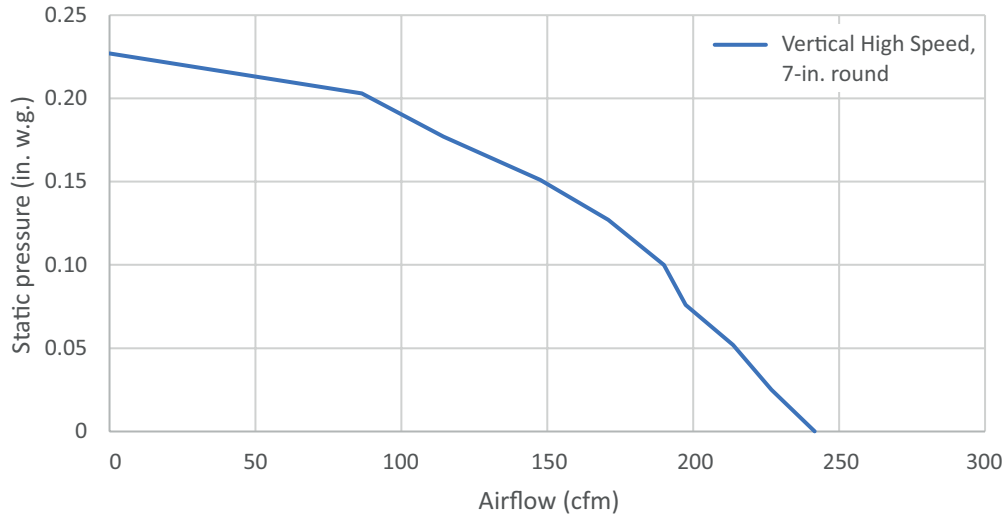

FEATURES	
Max. Blower CFM†	230
Control type	2-speed Rocker
Lighting	1-level intensity Designed for LED bulb (not included) A19, E26 base. If using incandescent bulb, 75 Watts max, purchase optional light guard #S99110437.
Grease Filter	1- Washable aluminum 8-3/4" x 10-1/2"
Installation Hardware	EZ1 brackets
ADA Compatible	yes
Duct Direction	Vertical (7 in. round - damper sold separately)
AC INPUT	
120 V, 60 Hz - 2.0 AMPS	
OPTIONAL ACCESSORIES	
7-in. Round Damper	BP87Q
ADA Wiring Kit	HAWSK3
Electrical Cord Kit	HCK44
MOUNTING HEIGHT	
18-in. to 24-in. from cooktop to bottom of hood	
LIMITED WARRANTY	
1-year See <a href="http://www.broan-nutone.com">www.broan-nutone.com</a> for full warranty text.	
FOR INDOOR USE ONLY	

† Max. blower CFM indicates the performance of the hood blower in open air and is not HVI certified.

Can be used to comply with LEED requirements.

HVI PERFORMANCE						
Duct Orientation	Size	Damper	Sones		CFM	
			Normal	High	Normal	High 0.1 in. w.g.
Vertical - Round	7-in.	BP87Q (purchase separately)	3.0	6.0	130	190