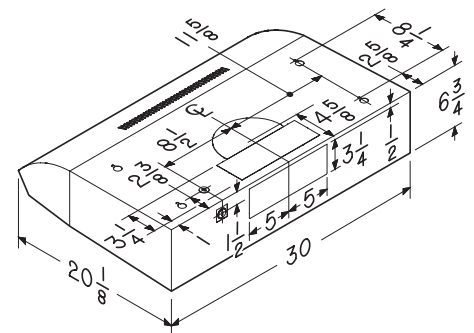

www.broan.ca

1-877-896-1119

*THE HVI (HOME VENTILATING INSTITUTE) CERTIFIES THE PERFORMANCE OF NORTH AMERICAN HOME VENTILATING PRODUCTS. IF A RANGE HOOD IS NOT HVI CERTIFIED, THERE ARE NO GUARANTEES REGARDING ITS PERFORMANCE.

Specifications subject to change without notice.
*2018 Venmar Ventilation ULC