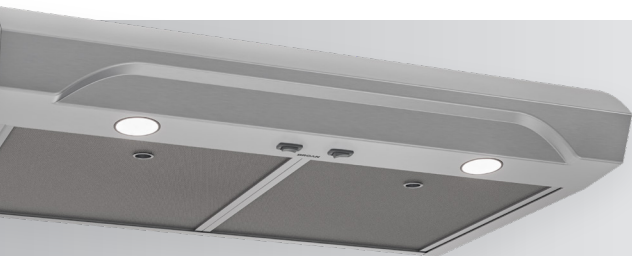

BROAN
NuTone
BETTER AIR. BETTER LIFE.

Engineered with over
50
POINTS OF INSPECTION

20% MORE EFFECTIVE
at removing pollutants

up to **44%**
QUIETER

ALT1

ALT2

ALT3 & 4

Alta SERIES

More power. More features.
Step-up your ventilation.

ALT1303WW

Engineered with over
50
POINTS OF INSPECTION

20% MORE EFFECTIVE
at removing pollutants

up to **44%**
QUIETER

Alta 1 SERIES

Width (inches)	30
Max Blower CFM ¹	350
Sones ²	1.5
Duct	3-1/4" x 10" or 7" RD

SS

WW

Hidden
Rocker
Switches

GU10 LED
Lighting

High
Efficiency
Micro-mesh
Filters

ALT2303BLS

Engineered with over
50
POINTS OF INSPECTION

20% MORE EFFECTIVE
at removing pollutants

up to **44%**
QUIETER

Alta 2 SERIES

Width (inches)	30
Max Blower CFM ¹	350
Sones ²	1.5
Duct	3-1/4" x 10" or 7" RD

SS

BLS

Hidden
Rocker
Switches

Strip LED
Lighting

High
Efficiency
Micro-mesh
Filters