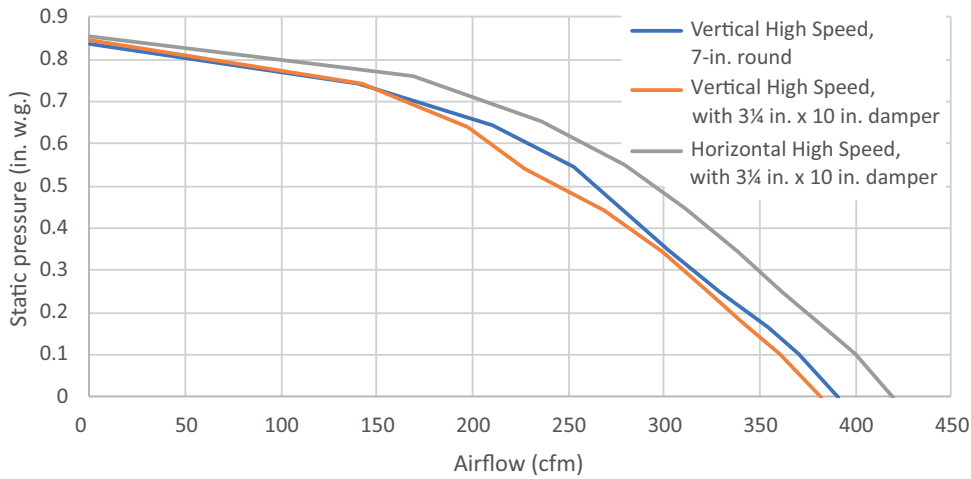

Broan brings you Spire, an exciting new shape in a pro-style hood. The new design incorporates modern features like the quiet Captur™ system and LED lighting.

SIZE	STAINLESS	GREASE FILTERS (replacement)	NON-DUCTED FILTERS
30 in.	BPDP130SS	HPFA424 (Type "B5")	HPF24 (Type "Xb")
36 in.	BPDP136SS	HPFA430 (Type "C5")	HPF30 (Type "Xc")
42 in.	BPDP142SS	HPFA436 (Type "D5")	HPF36 (Type "Xd")
48 in.	BPDP148SS	HPFA442 (Type "E5")	HPF42 (Type "Xe")

FEATURES	
Max. Blower CFM †	450
Control type	2-speed Deluxe Rocker
Delay off	no
Filter Clean Reminder	no
Heat Sentry™	no
ADA Capable	yes
Lighting	1-level LED (included)
Grease Filters	Hybrid Baffle (Qty. 2)
Installation Hardware	EZ1 brackets
ENERGY STAR®	no
Recirculation	Non-ducted filters sold separately
AC INPUT	
120 V, 60 Hz - 1.4 AMPS	
OPTIONAL ACCESSORIES	
7-in. Round Damper	BP87Q
Make-up Air Dampers	MD6TU, MD8TU and MD10TU
MOUNTING HEIGHT	
18 in. to 30 in. from cooktop to bottom of hood	
LIMITED WARRANTY	
1-year	
3-year (LED modules only)	
(See installation manual for full warranty text.)	
FOR INDOOR USE ONLY	

† Max. blower CFM indicates the performance of the hood blower in open air and is not HVI certified.

HVI PERFORMANCE							
Duct Orientation	Size	Damper	Sones		CFM		
			Normal	High	Normal	High 0.25 in. w.g.	High 0.1 in. w.g.
Vertical - Rectangular	3¼ in. x 10 in.	Included	0.4	6.0	140	310	360
Horizontal - Rectangular	3¼ in. x 10 in.	Included	0.4	5.5	150	340	400
Round - Vertical	7 in.	Sold Separately	0.4	5.5	140	320	370