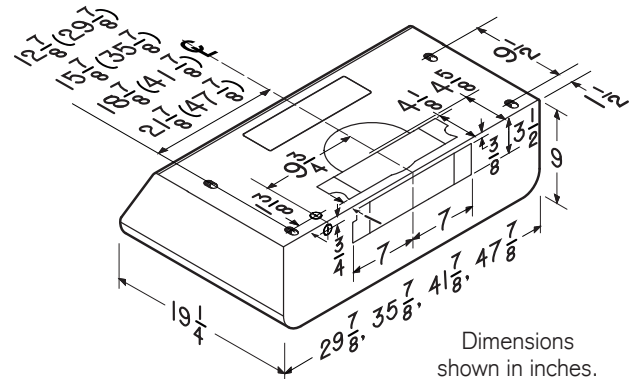

† Max. blower CFM indicates the performance of the hood blower in open air and is not HVI certified.

HVI PERFORMANCE							
Duct Orientation	Size	Damper	Sones		CFM		
			Normal	High	Normal	High 0.25 in. w.g.	High 0.1 in. w.g.
Vertical - Rectangular	3¼ in. x 10 in.	Included	0.4	6.0	140	310	360
Horizontal - Rectangular	3¼ in. x 10 in.	Included	0.4	5.5	150	340	400
Round - Vertical	7 in.	Sold Separately	0.4	5.5	140	320	370