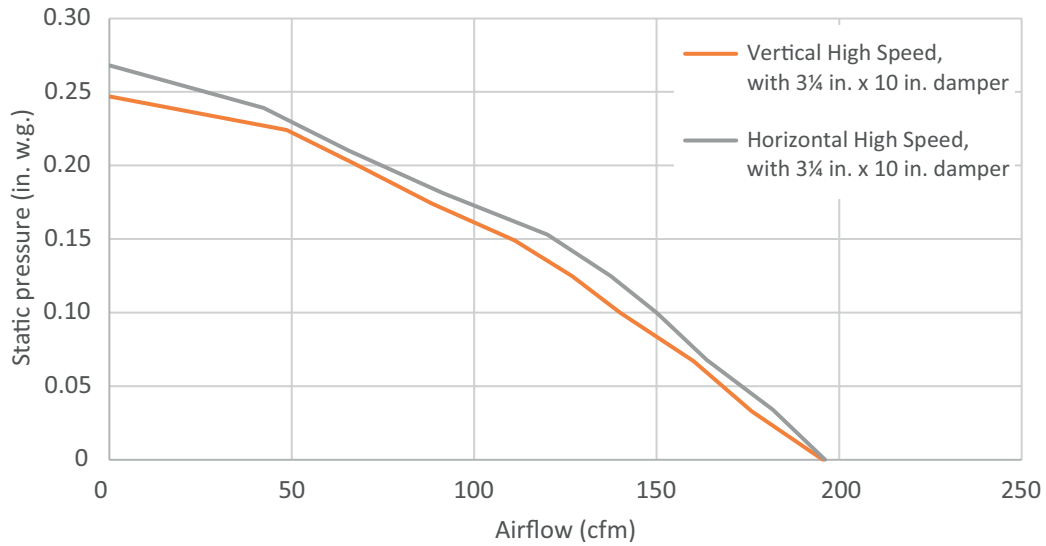

Constructed with quality and good-looks, the BUEZO provides reliable performance whether ducted vertically or horizontally.

SIZE	WHITE ON WHITE	BLACK	GREASE FILTER (replacement)
24-in.	BUEZO24WW		BP29
30-in.	BUEZO30WW	BUEZO30BL	BP29
36-in.	BUEZO36WW		BP29

FEATURES	
Max Blower CFM†	210
Control type	2-speed Rocker
Lighting	1-level intensity Designed for LED bulb (not included) A19, E26 base. If using incandescent bulb, 75 Watts max, purchase optional light guard #S99110437.
Grease Filter	1- Washable aluminum 8¾" x 10½" (BP29 included)
Installation Hardware	EZ1 brackets
Heat Sentry	no
Energy Star	no
ADA Compatible	yes
Duct Direction	Vertical/Horizontal (3-1/4 in. x 10 in. - damper included)
AC INPUT	
120 V, 60 Hz - 2.0 AMPS	
OPTIONAL ACCESSORIES	
Electrical Cord Kit	HCK44
Wall Mount Brackets	35
ADA Wiring Kit	HAWSK3
MOUNTING HEIGHT	
18 in. to 24 in. from cooktop to bottom of hood	
LIMITED WARRANTY	
1-year See www.broan-nutone.com for full warranty text.	
FOR INDOOR USE ONLY	

† Max. blower CFM indicates the performance of the hood blower in open air and is not HVI certified.

HVI PERFORMANCE				
Duct Orientation	Size	Damper	Sones	CFM
			High	High @ 0.1 in. w.g.
Vertical - Rectangular	3¼ in. x 10 in.	Included	8.0	140
Horizontal - Rectangular	3¼ in. x 10 in.	Included	6.5	150