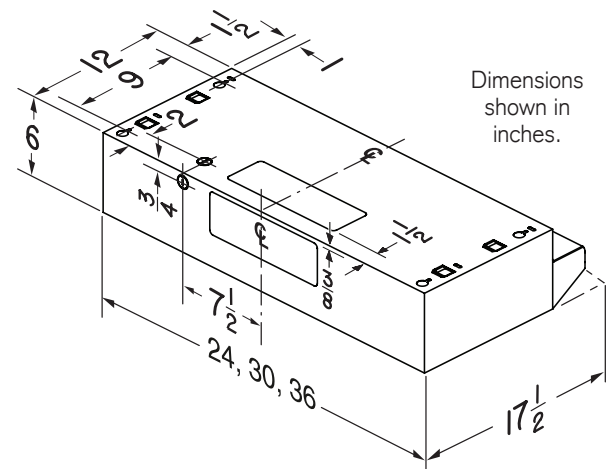

Constructed with quality and good-looks, the BUEZO provides reliable performance whether ducted vertically or horizontally.

SIZE	WHITE ON WHITE	BLACK	GREASE FILTER (replacement)
24-in.	BUEZO24WW		BP29
30-in.	BUEZO30WW	BUEZO30BL	BP29
36-in.	BUEZO36WW		BP29

FEATURES	
Max Blower CFM†	210
Control type	2-speed Rocker
Lighting	1-level intensity Designed for LED bulb (not included) A19, E26 base. If using incandescent bulb, 75 Watts max, purchase optional light guard #S99110437.
Grease Filter	1- Washable aluminum 8¾" x 10½" (BP29 included)
Installation Hardware	EZ1 brackets
Heat Sentry	no
Energy Star	no
ADA Compatible	yes
Duct Direction	Vertical/Horizontal (3-1/4 in. x 10 in. - damper included)
AC INPUT	
120 V, 60 Hz - 2.0 AMPS	
OPTIONAL ACCESSORIES	
Electrical Cord Kit	HCK44
Wall Mount Brackets	35
ADA Wiring Kit	HAWSK3
MOUNTING HEIGHT	
18 in. to 24 in. from cooktop to bottom of hood	
LIMITED WARRANTY	
1-year See www.broan-nutone.com for full warranty text.	
FOR INDOOR USE ONLY	

† Max. blower CFM indicates the performance of the hood blower in open air and is not HVI certified.

HVI PERFORMANCE				
Duct Orientation	Size	Damper	Sones	CFM
			High	High @ 0.1 in. w.g.
Vertical - Rectangular	3¼ in. x 10 in.	Included	8.0	140
Horizontal - Rectangular	3¼ in. x 10 in.	Included	6.5	150