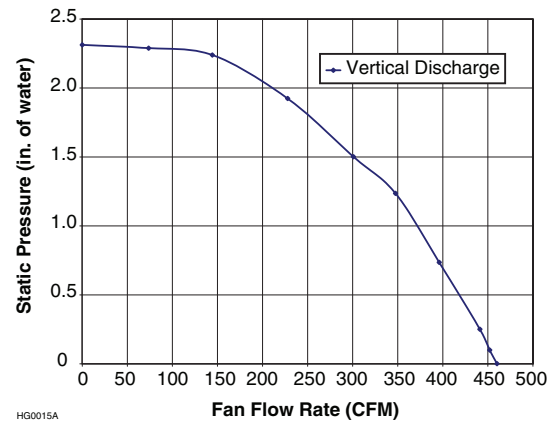

PERFORMANCE						
Duct Orientation	Size	Damper	Sones		CFM	
			Working Speed	High speed	Working Speed	High speed
Vertical	6-in. round	Included	2.5	8.5	190	450

FEATURES	
Control type	3-speed Electronic Push-button Control
Delay off	yes
Filter Clean Reminder	no
Heat Sentry™	no
Lighting	1-level LED (included)
Grease Filters	Aluminum (Qty. 2)
Installation Hardware	Included
ENERGY STAR®	no
AC INPUT	
120 V, 60 Hz - 3.3 AMPS	
OPTIONAL ACCESSORIES	
Non-duct kit	RK56
Non-duct filters	ROUNDFILTER (Qty. 2)
MOUNTING HEIGHT	
26 in. to 30 in. from cooktop to bottom of hood	
LIMITED WARRANTY	
1-year. See installation manual for full warranty text.	
FOR INDOOR USE ONLY	