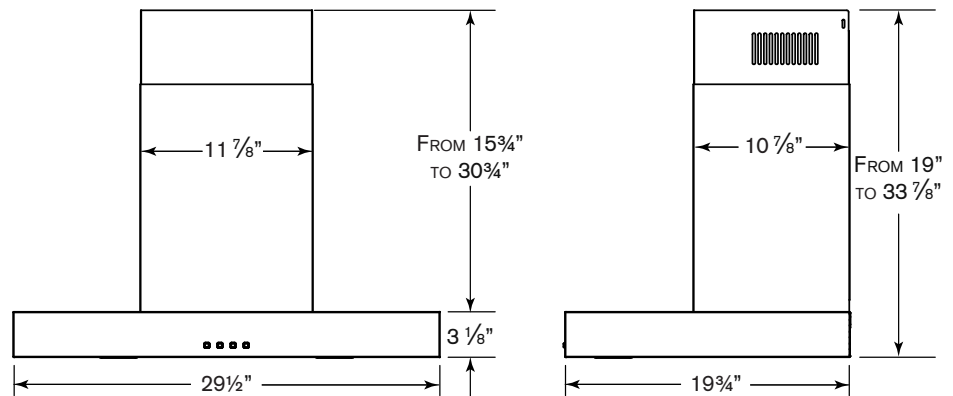

HVI-2100 CERTIFIED RATINGS comply with new testing technologies and procedures prescribed by the Home Ventilating Institute, for off-the-shelf products, as they are available to consumers. Product performance is rated at 0.1 in. static pressure, based on tests conducted in AMCA's state-of-the-art test laboratory. Sones are a measure of humanly-perceived loudness, based on laboratory measurements.

99046163A