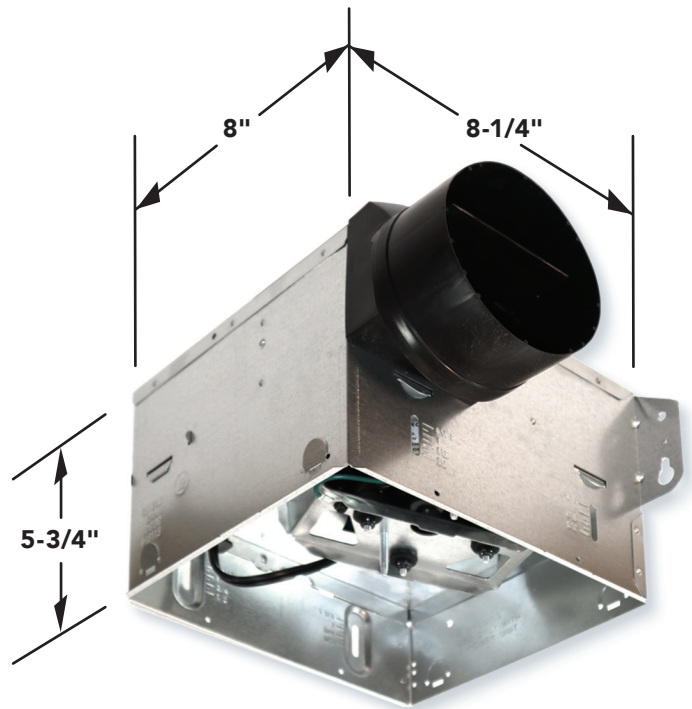

Existing fan housing sizes:

7-1/2" x 7-1/4" and 8" x 8-1/4"

Compatible with these NuTone® fan models:

If your grille looks like this:

Compatible with these models*:

NuTone: 695, 763, 6950, 50NT, 684NT, 696N, 696N0, 763N, 80NT, HD50LNT, HD50NT, HD80LNT, HD80NT

Existing fan housing sizes:

7-1/2" x 7-1/4" and 8" x 8-1/4"

SPK80NL Exhaust Fan

Bluetooth® Enabled Speaker offers crisp, bold sound

- 80 CFM, operating at 2.5 Sones
- Bright 3000K energy efficient LED lighting to help illuminate your room
- Fan and Speaker / Light can be wired to operate together or independently
- Compact housing for versatile installation
- UL listed for use over bathtubs or showers when connected to a GFCI circuit