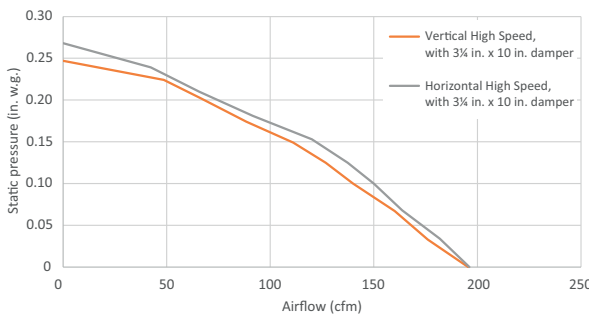

Constructed with quality and good-looks, the BUEZO provides reliable performance whether ducted vertically or horizontally.

SIZE	WHITE ON WHITE	BLACK	GREASE FILTER (replacement)
24-in.	BUEZ024WW		BP29
30-in.	BUEZ030WW	BUEZ030BL	BP29
36-in.	BUEZ036WW		BP29

HVI PERFORMANCE				
Duct Orientation	Size	Damper	Sones	CFM
			High	High @ 0.1 in. w.g.
Vertical - Rectangular	3¼ in. x 10 in.	Included	8.0	140
Horizontal - Rectangular	3¼ in. x 10 in.	Included	6.5	150

FEATURES	
Max Blower CFM	210*
Control type	2-speed Rocker
Lighting	1-level Rocker 1- 75 W, A19 incandescent bulb (purchase separately)
Fan Blade & Light Lens	Polymeric
Grease Filter	1- Washable aluminum 8¾" x 10½" (BP29 included)
Installation Hardware	EZ1 brackets
Heat Sentry	no
Energy Star	no
ADA Compatible	yes

AC INPUT	
120 V, 60 Hz - 2.0 AMPS	

OPTIONAL ACCESSORIES	
Electrical Cord Kit	HCK44
Wall Mount Brackets	35

MOUNTING HEIGHT	
18 in. to 24 in. from cooktop to bottom of hood	

LIMITED WARRANTY	
1-year See www.broan.com for full warranty text.	

FOR INDOOR USE ONLY

HVI-2100 CERTIFIED RATINGS comply with new testing technologies and procedures prescribed by the Home Ventilating Institute, for off-the-shelf products, as they are available to consumers. Product performance is rated at 0.1 in. static pressure, based on tests conducted in a state-of-the-art test laboratory. Sones are a measure of humanly-perceived loudness, based on laboratory measurements. * Max. blower CFM indicates the performance of the hood blower in open air.