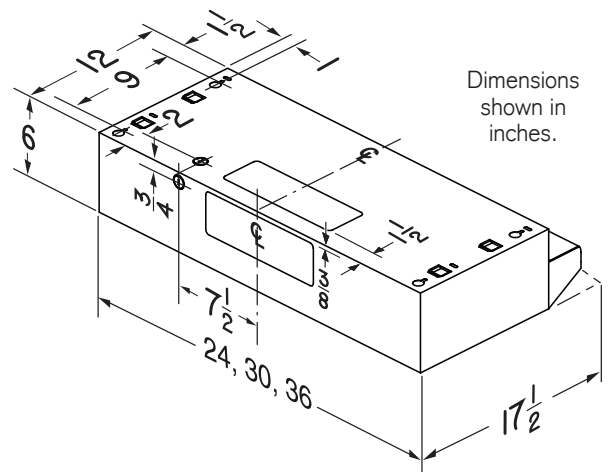

Constructed with quality and good-looks, the BUEZO provides reliable performance whether ducted vertically or horizontally.

SIZE	WHITE ON WHITE	BLACK	GREASE FILTER (replacement)
24-in.	BUEZ024WW		BP29
30-in.	BUEZ030WW	BUEZ030BL	BP29
36-in.	BUEZ036WW		BP29

HVI PERFORMANCE				
Duct Orientation	Size	Damper	Sones	CFM
			High	High @ 0.1 in. w.g.
Vertical - Rectangular	3¼ in. x 10 in.	Included	8.0	140
Horizontal - Rectangular	3¼ in. x 10 in.	Included	6.5	150

FEATURES	
Max Blower CFM	210*
Control type	2-speed Rocker
Lighting	1-level Rocker 1- 75 W, A19 incandescent bulb (purchase separately)
Fan Blade & Light Lens	Polymeric
Grease Filter	1- Washable aluminum 8¾" x 10½" (BP29 included)
Installation Hardware	EZ1 brackets
Heat Sentry	no
Energy Star	no
ADA Compatible	yes

AC INPUT	
120 V, 60 Hz - 2.0 AMPS	

OPTIONAL ACCESSORIES	
Electrical Cord Kit	HCK44
Wall Mount Brackets	35

MOUNTING HEIGHT	
18 in. to 24 in. from cooktop to bottom of hood	

LIMITED WARRANTY	
1-year See www.broan.com for full warranty text.	

FOR INDOOR USE ONLY

HVI-2100 CERTIFIED RATINGS comply with new testing technologies and procedures prescribed by the Home Ventilating Institute, for off-the-shelf products, as they are available to consumers. Product performance is rated at 0.1 in. static pressure, based on tests conducted in a state-of-the-art test laboratory. Sones are a measure of humanly-perceived loudness, based on laboratory measurements. * Max. blower CFM indicates the performance of the hood blower in open air.